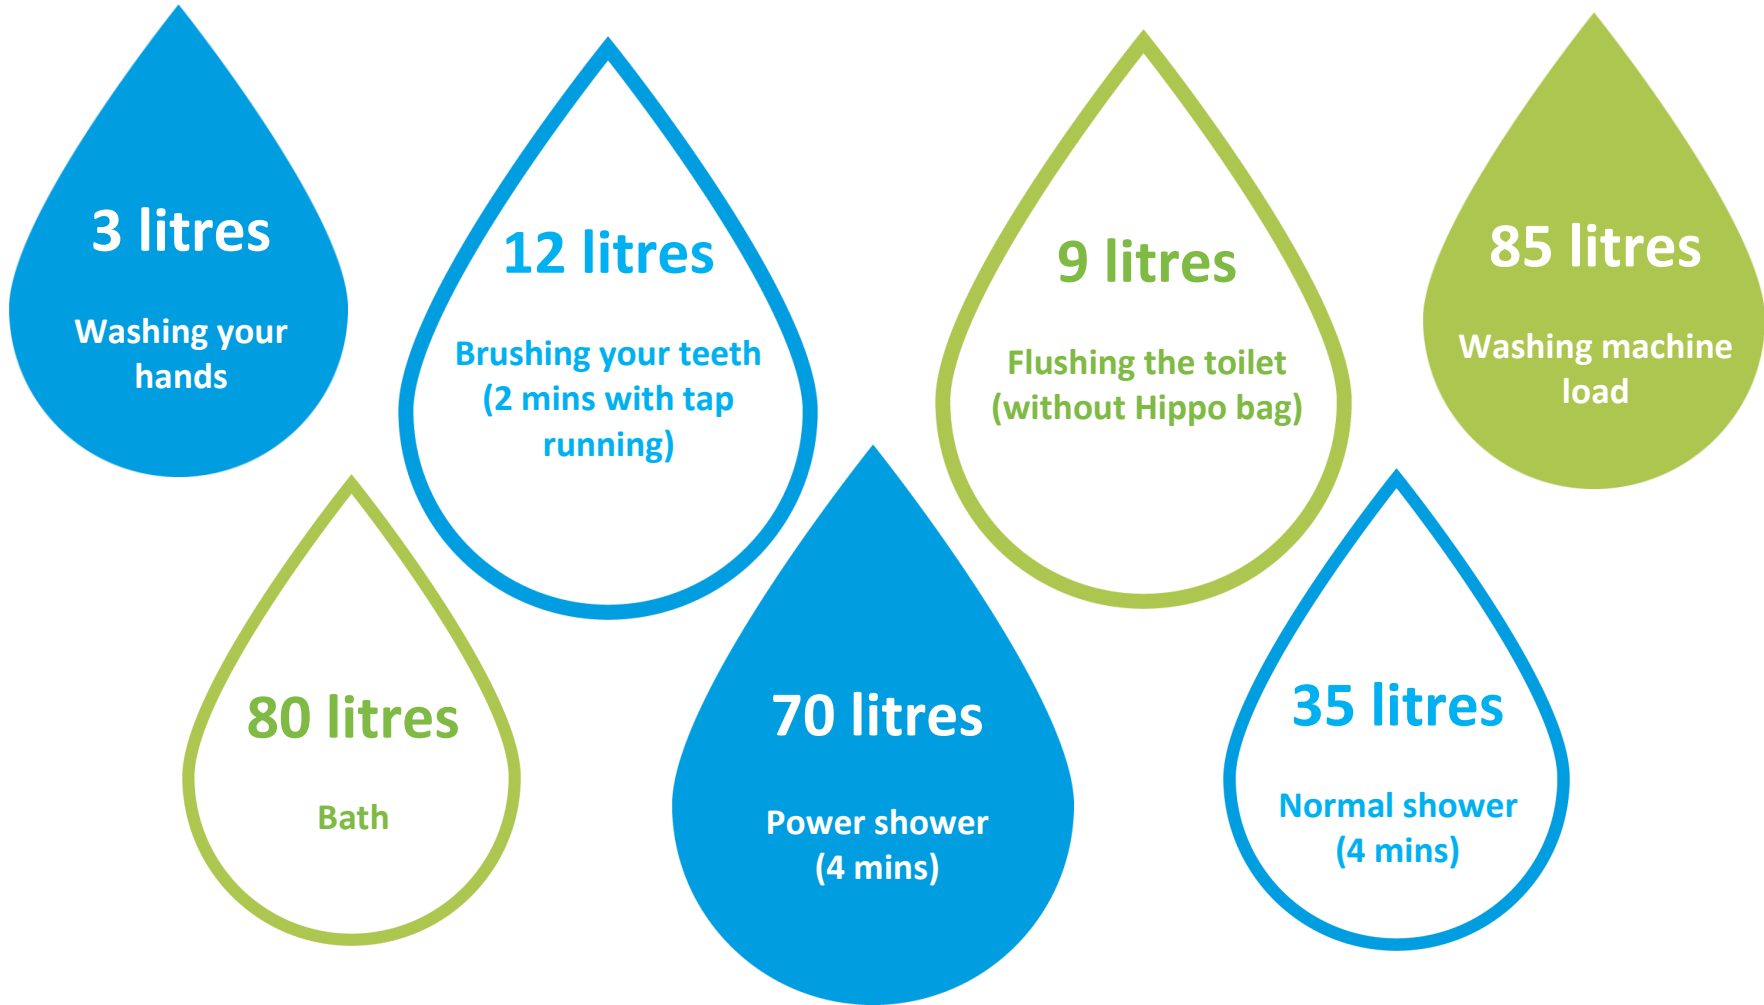

# How many litres?

Work out how much water you use every day from the totals below.  
On average, in the UK we each use 150 litres per day!

I have used  litres

Find out how you can save water with Captain Efficient