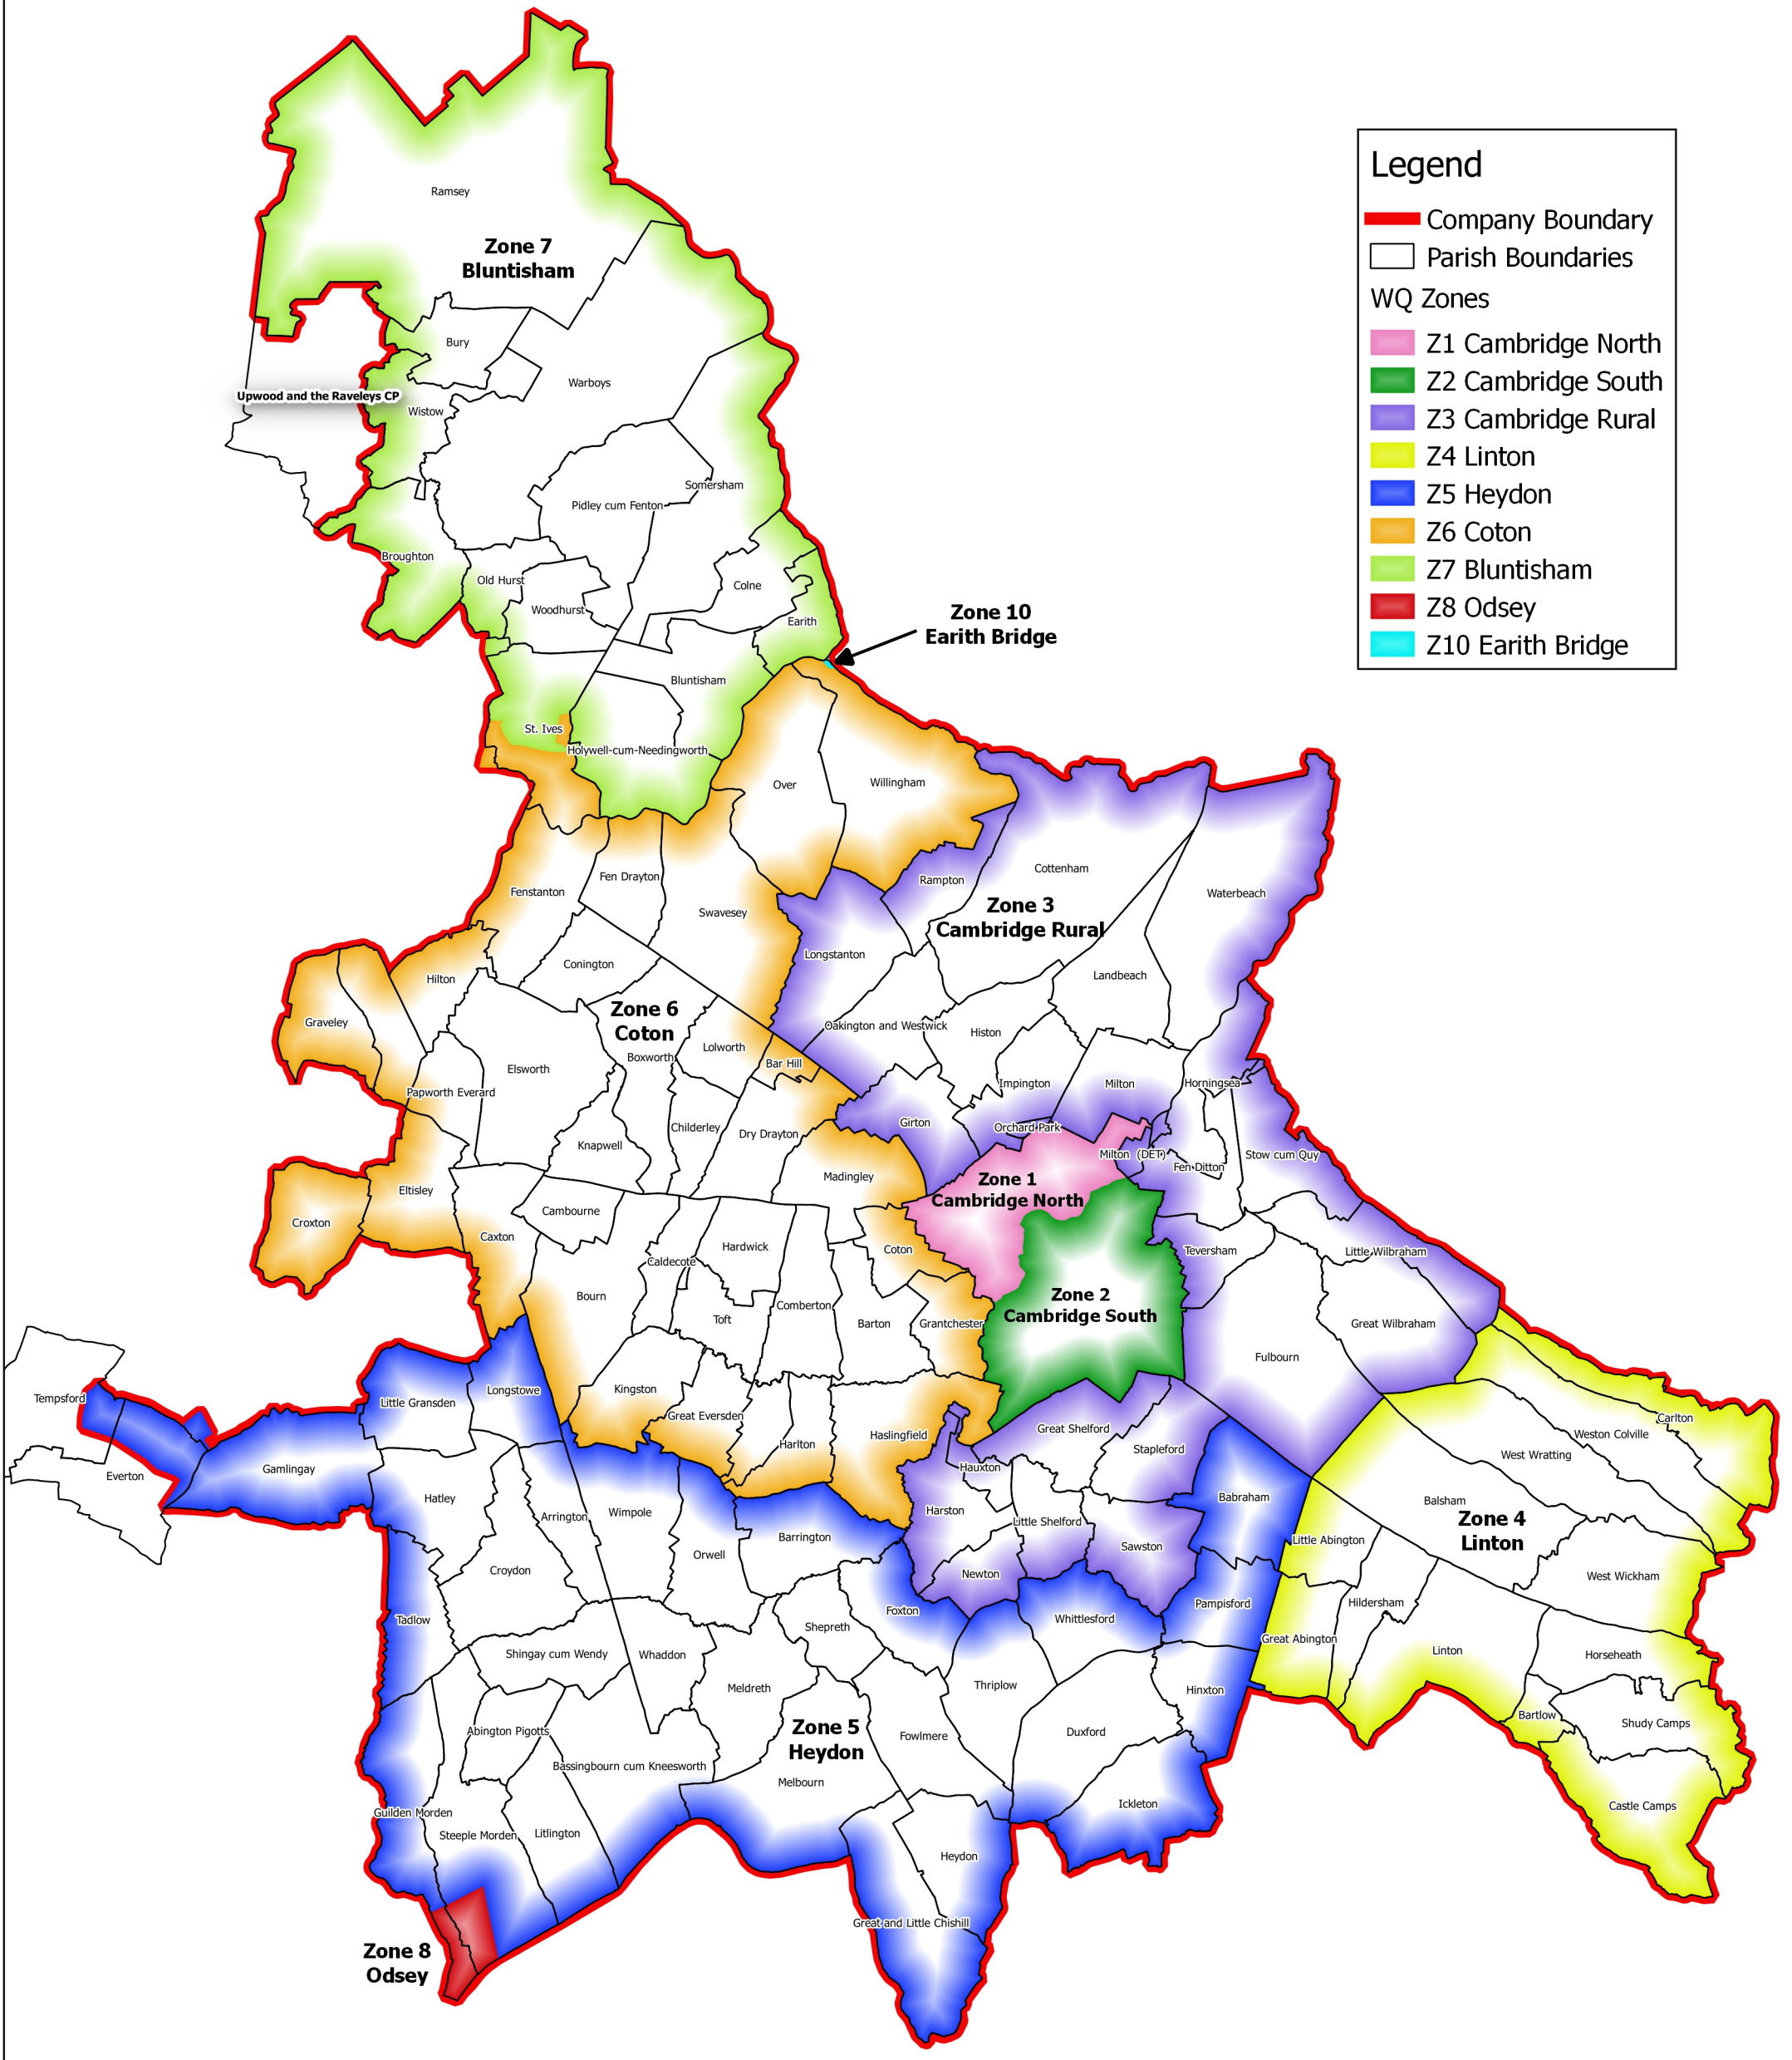

CAMBRIDGE WATER

AREA OF SUPPLY SHOWING CIVIL PARISHES
AND WATER QUALITY ZONES

Legend

- Company Boundary
- Parish Boundaries
- WQ Zones**
- Z1 Cambridge North
- Z2 Cambridge South
- Z3 Cambridge Rural
- Z4 Linton
- Z5 Heydon
- Z6 Coton
- Z7 Bluntisham
- Z8 Odsey
- Z10 Earith Bridge